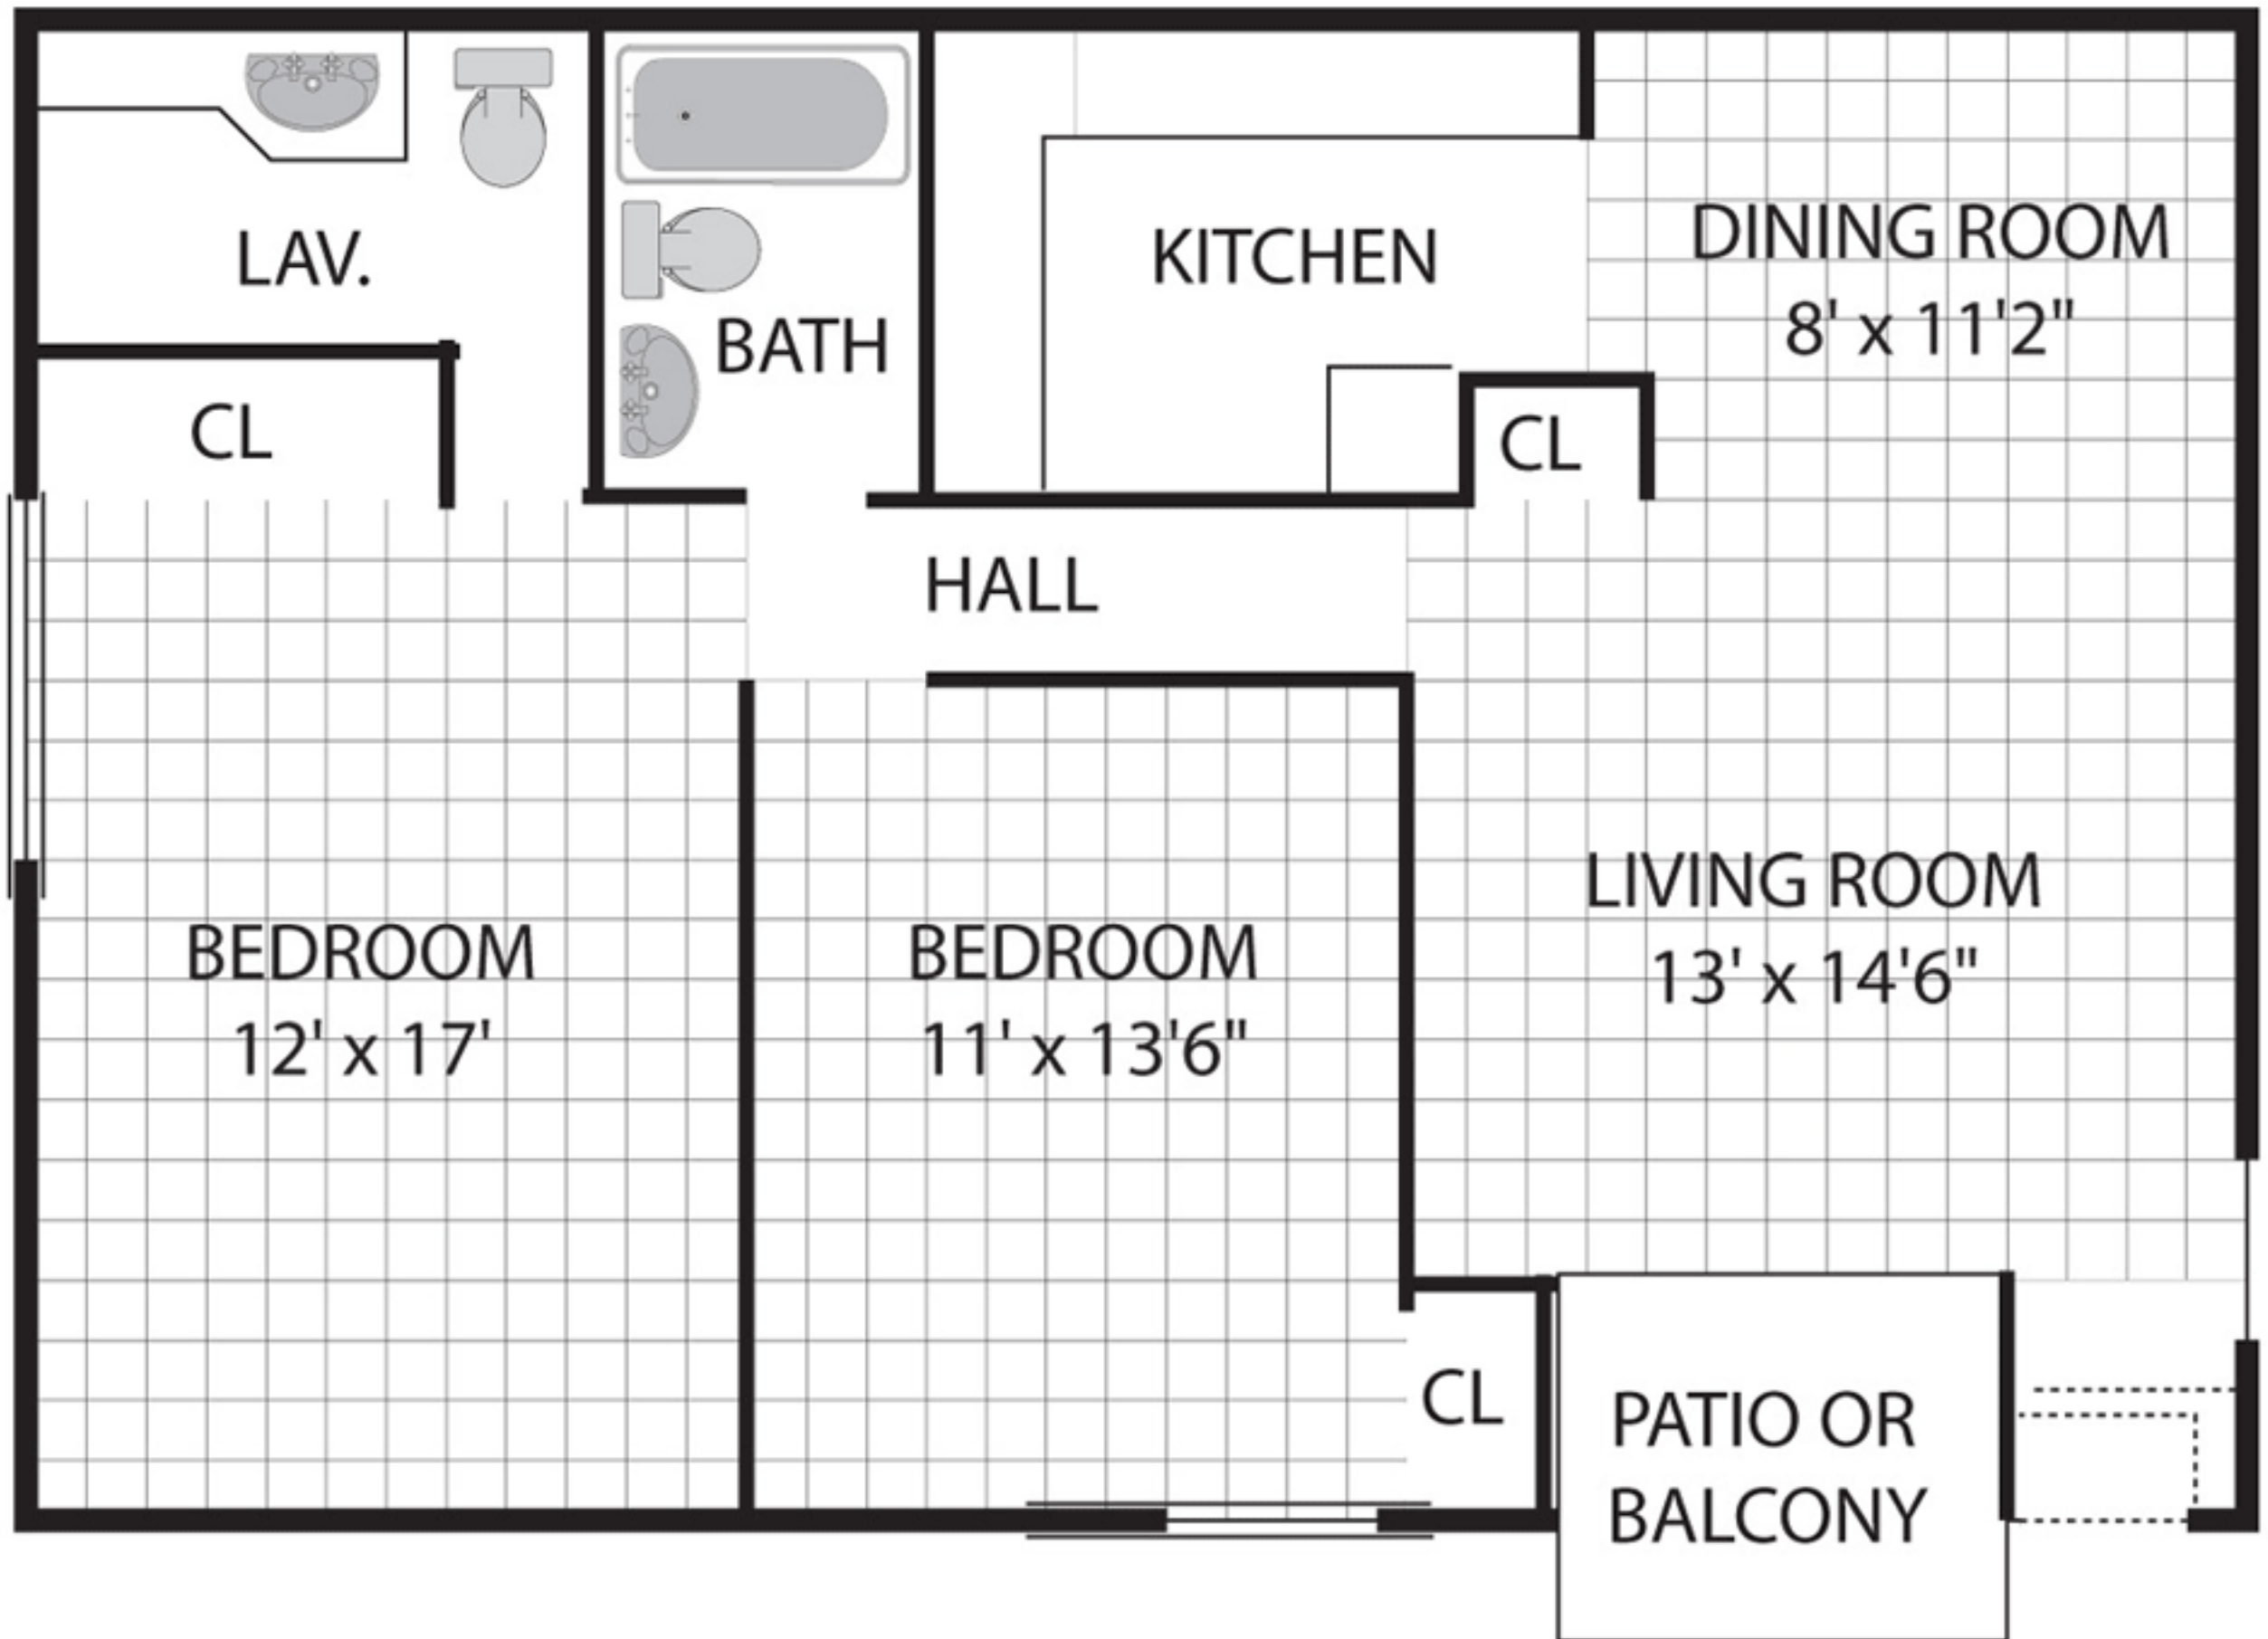

two bedroom: Ipswich

Terrace Estates

152A Shore Drive

Peabody, MA 01960-3033

978-977-0509