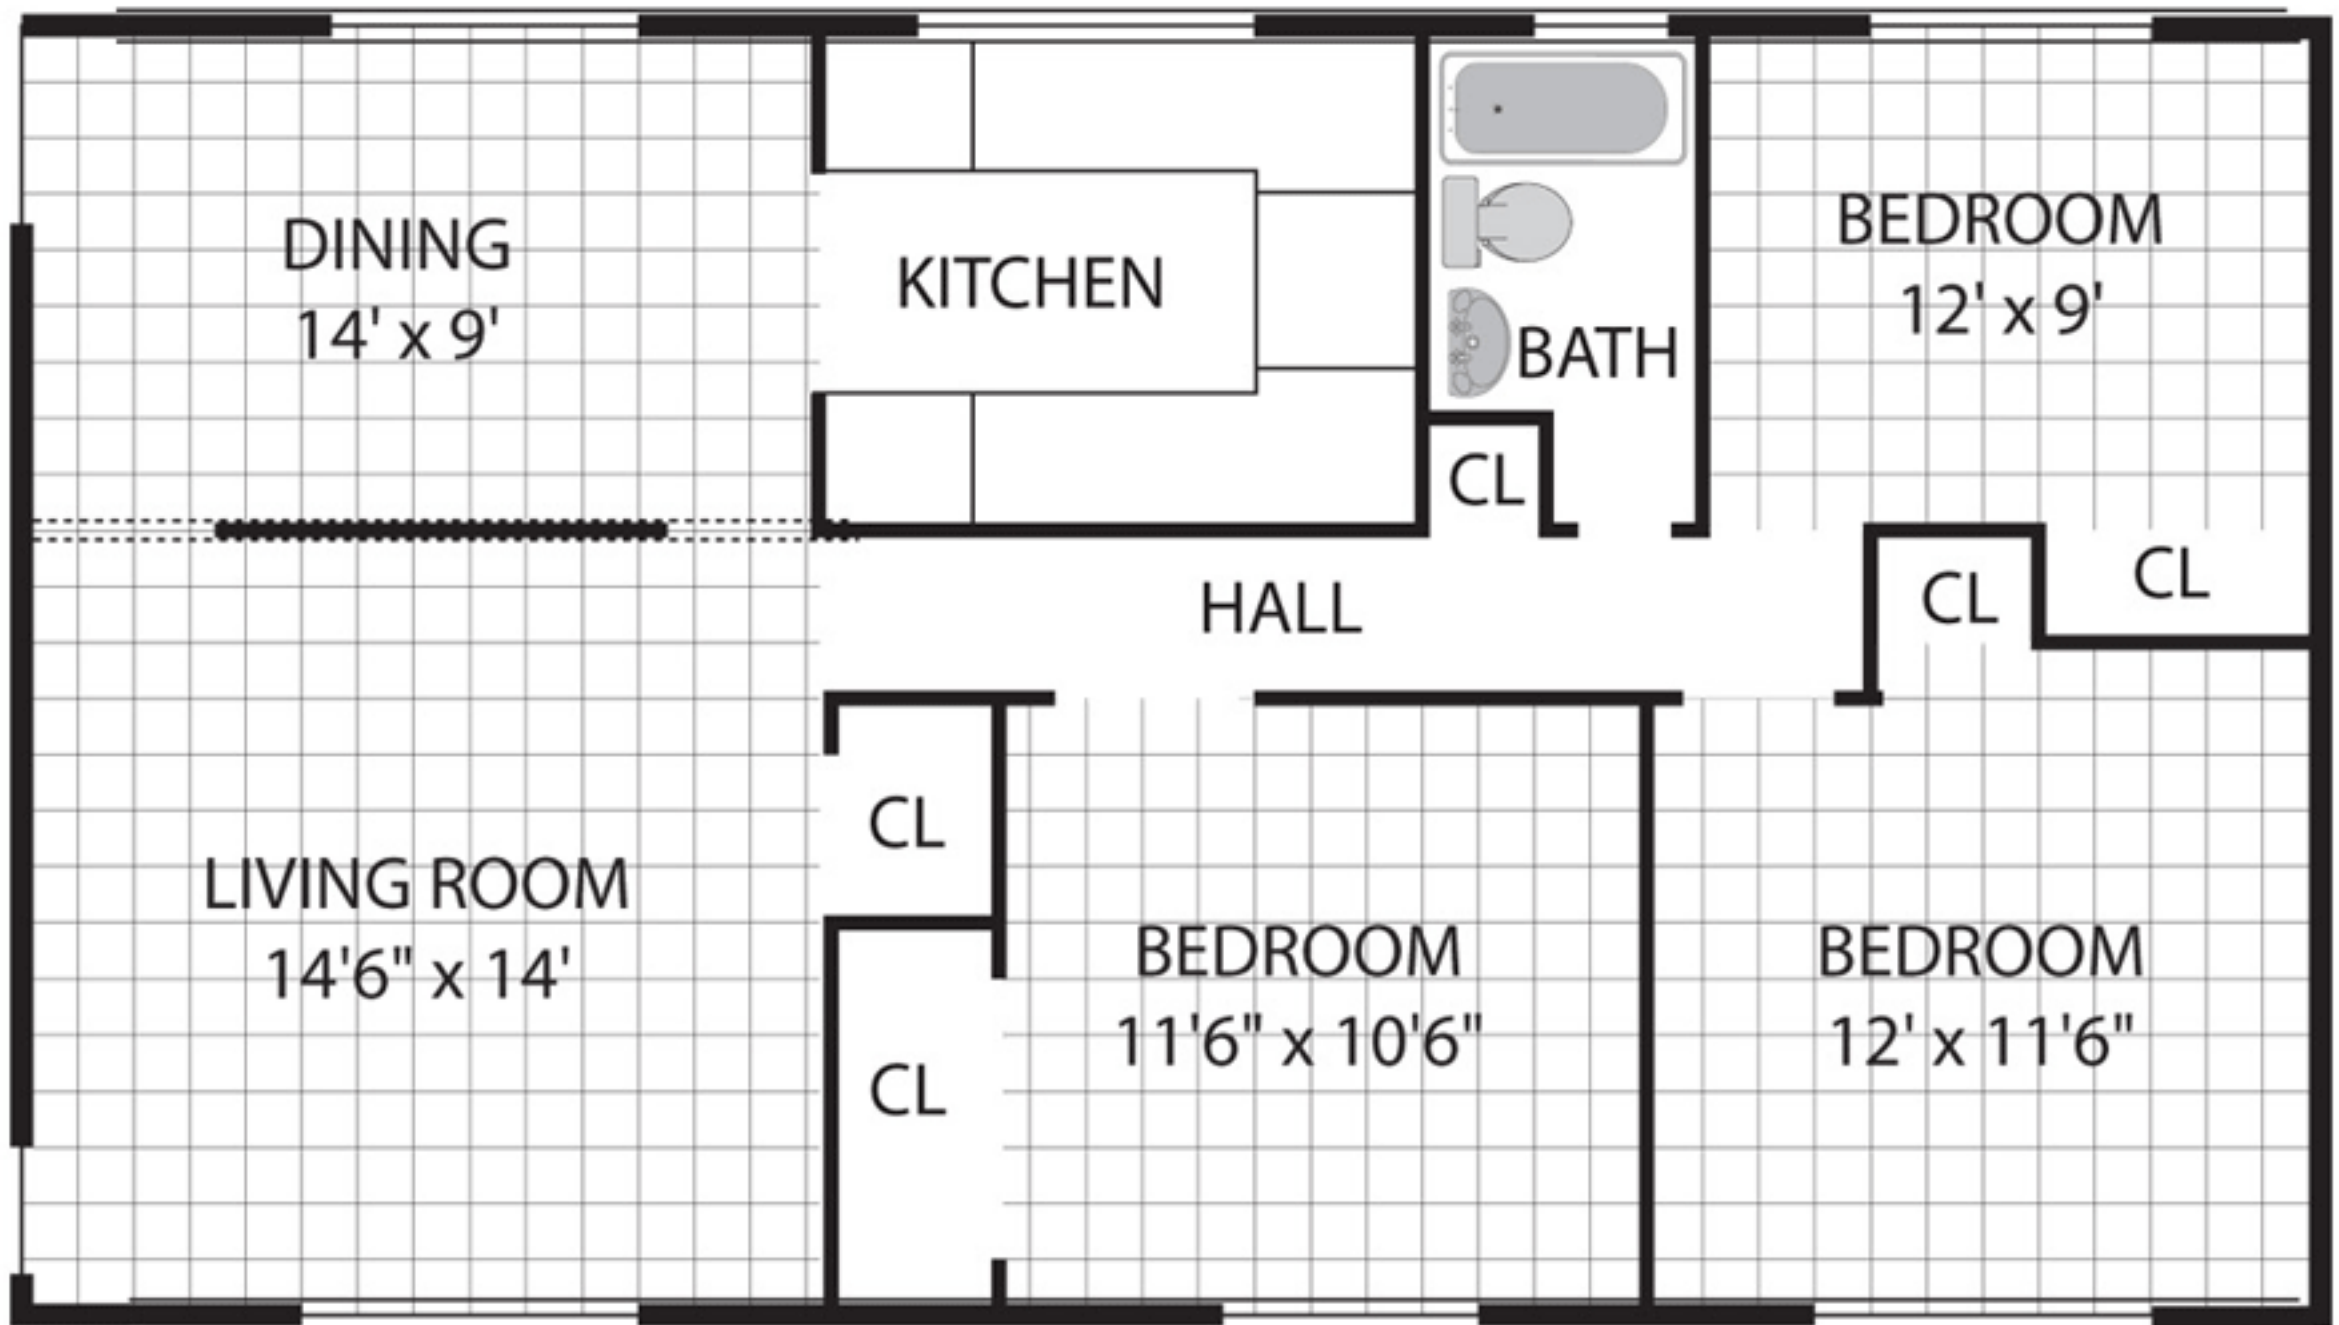

three bedroom: Dartmouth

Terrace Estates

152A Shore Drive

Peabody, MA 01960-3033

978-977-0509