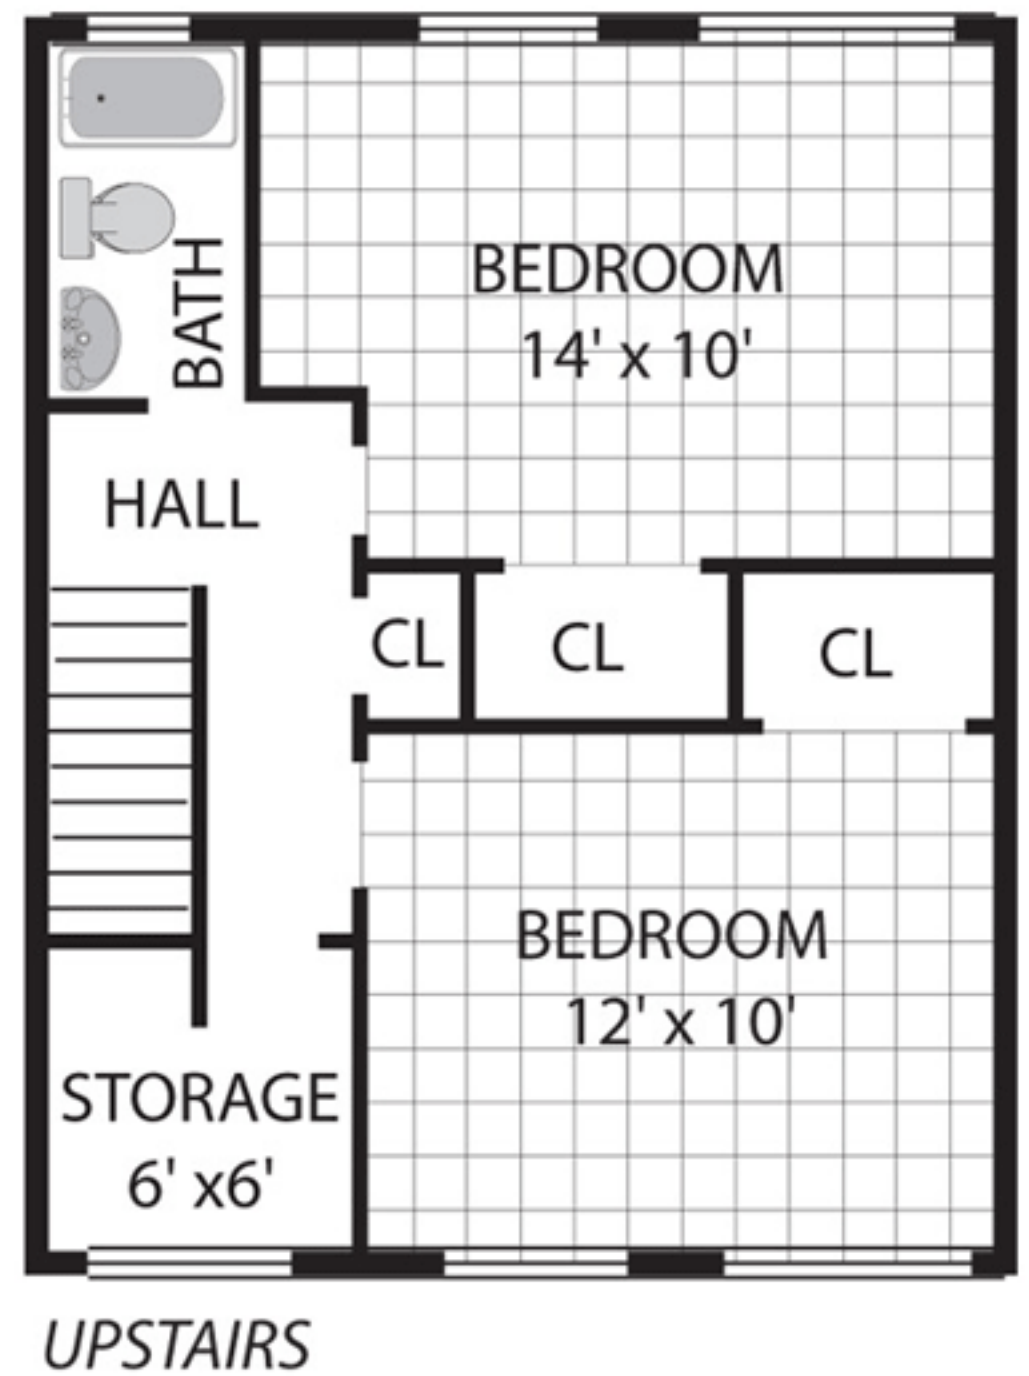

two bedroom: Clarendon

Terrace Estates

152A Shore Drive

Peabody, MA 01960-3033

978-977-0509