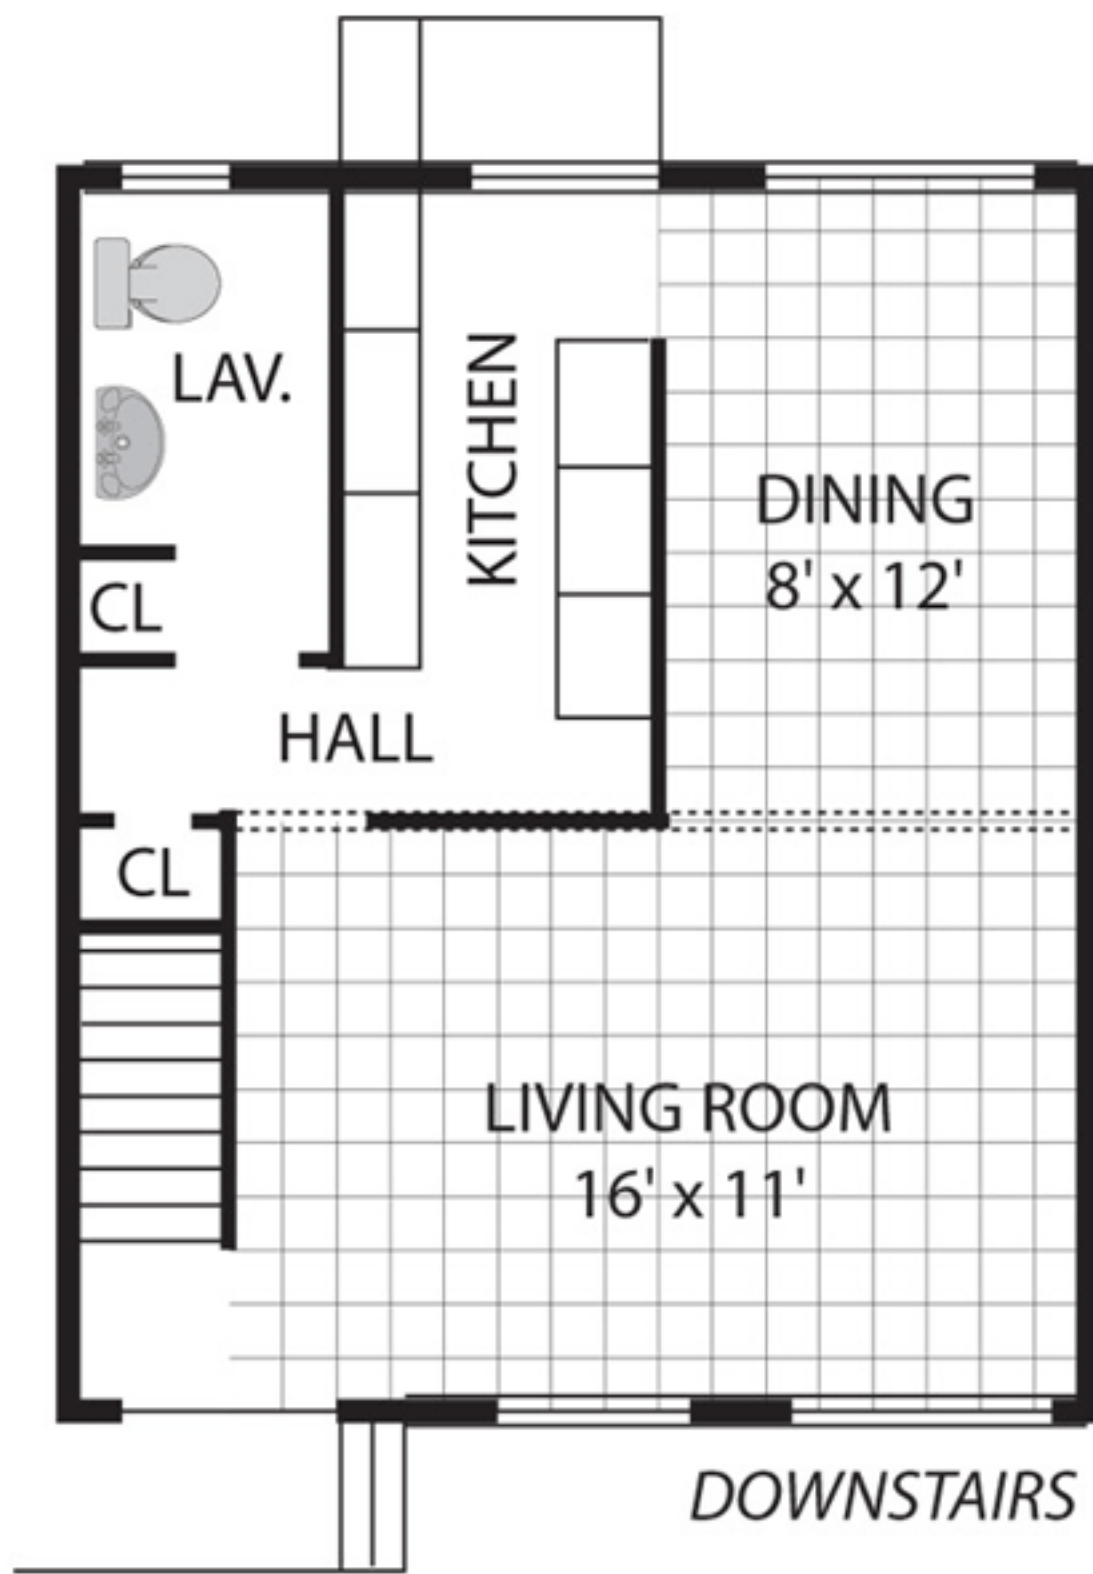

two bedroom: Clarendon

Terrace Estates

152A Shore Drive

Peabody, MA 01960-3033

978-977-0509