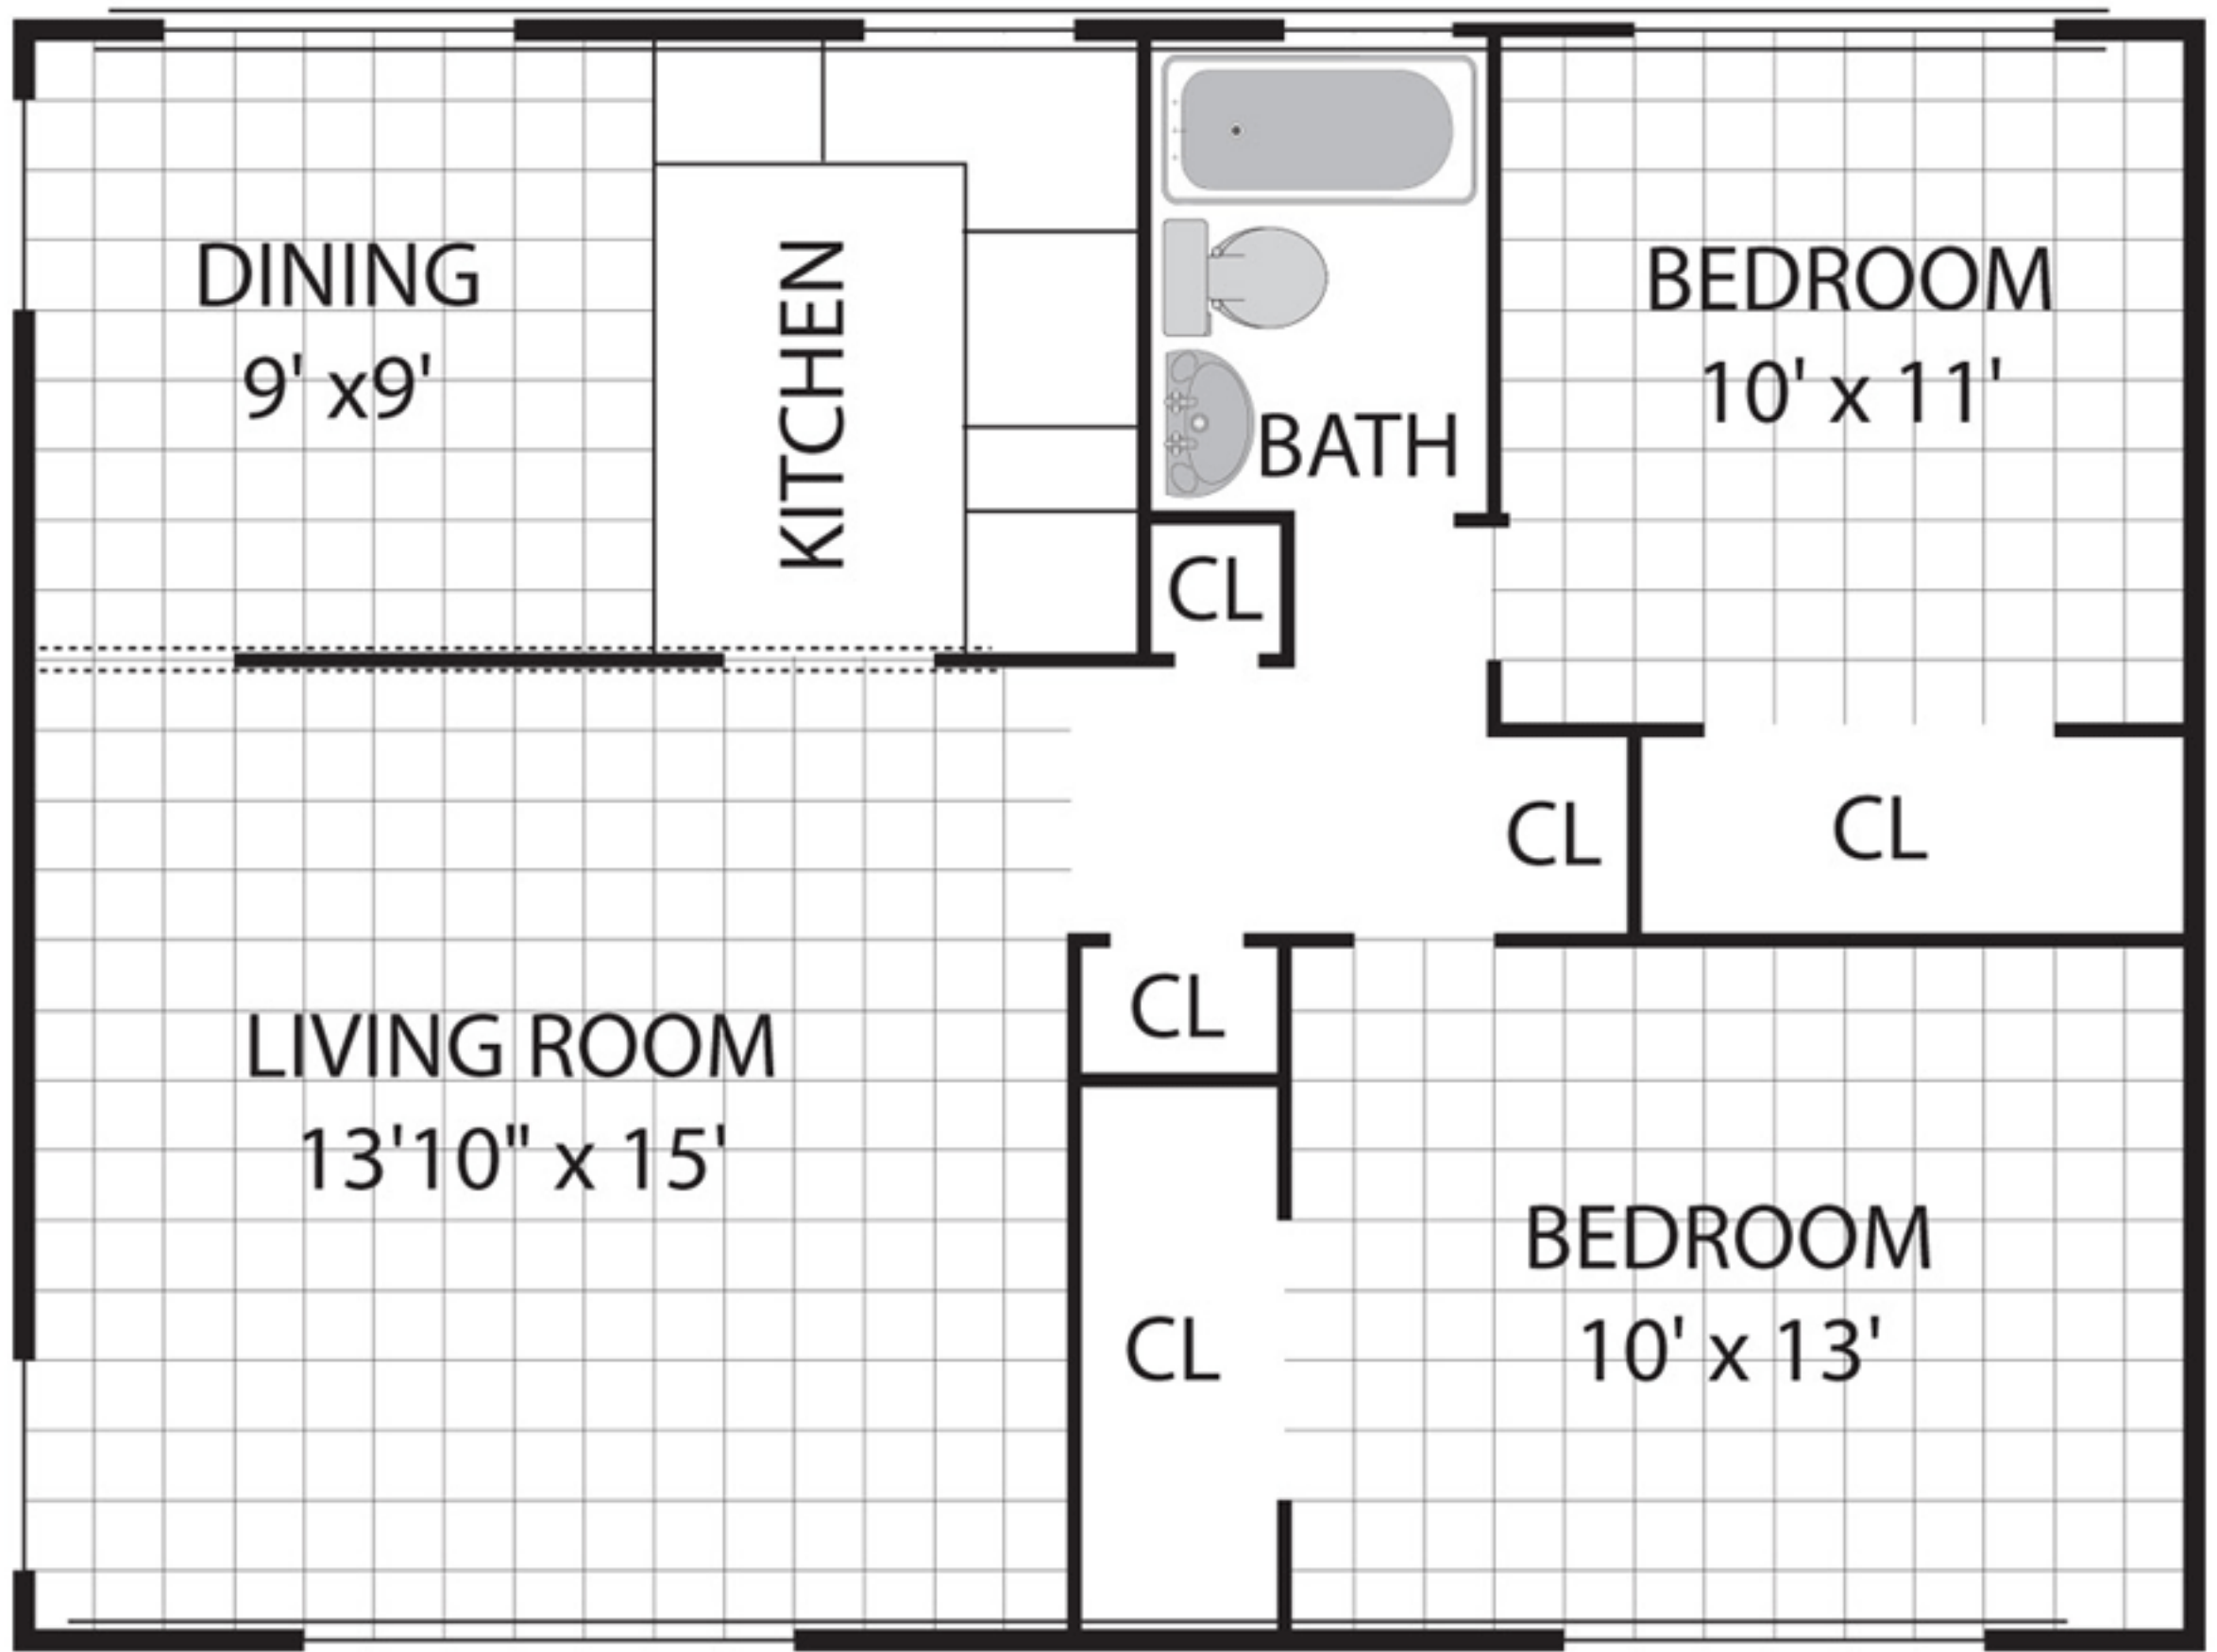

two bedroom: Berkeley

Terrace Estates

152A Shore Drive
Peabody, MA 01960-3033
978-977-0509